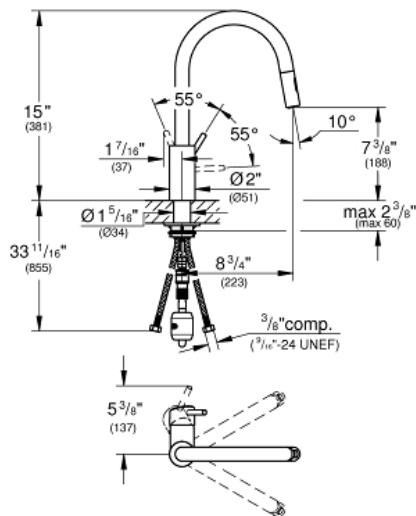

CONCETTO
MODEL # 32665DC3

Pure Freude
an Wasser

Product Description:
CONCETTO

Standard Specification:

- High spout
- Single hole installation
- **GROHE SilkMove** 1.4" (35 mm) ceramic cartridge
- **GROHE StarLight** finish
- **GROHE EasyDock** guarantees easy retraction and smooth docking back to the starting position
- Pull-out dual spray
- Diverter: laminar spray/SpeedClean shower jet
- Swivel spout
- Integrated non-return valve
- Protected against backflow
- Stainless steel flex lines
- Quick installation system
- Max Flow Rate: 1.75 gpm (6.6 L/min)